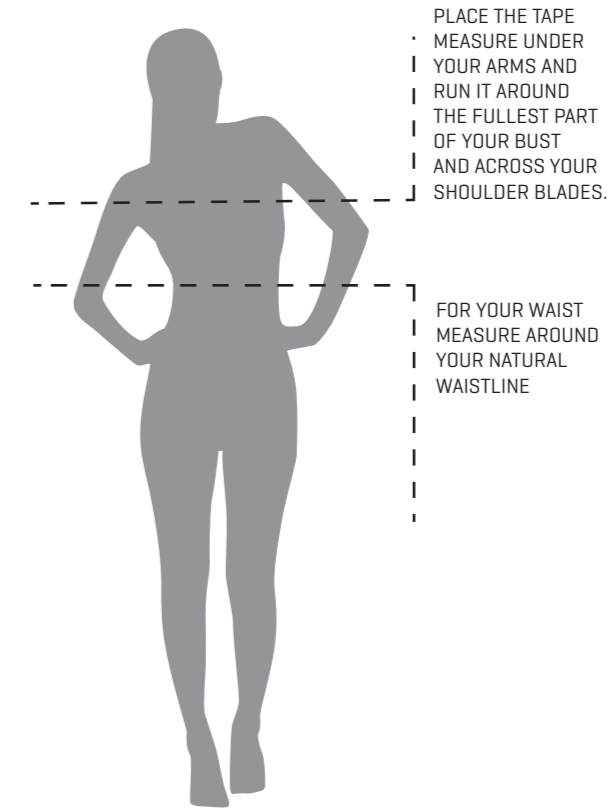

SHORTS/PANTS

GARMENT SIZE	2XS	XS	S	M	L	XL	2XL	3XL	5XL	7XL
WAIST CIRCUMFERENCE ON BODY (CM)	71-76	76-81	81-86	86-91	91-96	96-101	101-106	106-111	116-121	121-131
WAIST CIRCUMFERENCE ON BODY (INCHES)	28-30	30-32	32-34	34-36	36-38	38-40	40-42	42-44	46-48	48-52

LADIES GARMENTS:

TOPS

GARMENT SIZE	L6	L8	L10	L12	L14	L16	L18	L20	L22	L24
CHEST CIRCUMFERENCE ON BODY (CM)	76-81	81-86	86-91	91-96	96-101	101-106	106-111	111-116	116-121	121-126
CHEST CIRCUMFERENCE ON BODY (INCHES)	30-32	32-34	34-36	36-38	38-40	40-42	42-44	44-46	46-48	48-50

SHORTS/PANTS/SKIRTS

GARMENT SIZE	L6	L8	L10	L12	L14	L16	L18	L20	L22	L24
WAIST CIRCUMFERENCE ON BODY (CM)	61-66	66-71	71-76	76-81	81-86	86-91	91-96	96-101	101-106	106-111
WAIST CIRCUMFERENCE ON BODY (INCHES)	24-26	26-28	28-30	30-32	32-34	34-36	36-38	38-40	40-42	42-44

SHORTS/PANTS/SKIRTS

GARMENT SIZE	J4	J6	J8	J10	J12	J14	J16
WAIST CIRCUMFERENCE ON BODY (CM)	51-54	54-57	57-60	60-64	64-68	68-72	72-76
WAIST CIRCUMFERENCE ON BODY (INCHES)	20-21	21-22.5	22.5-23.5	23.5-25	25-26.5	26.5-28	28-30