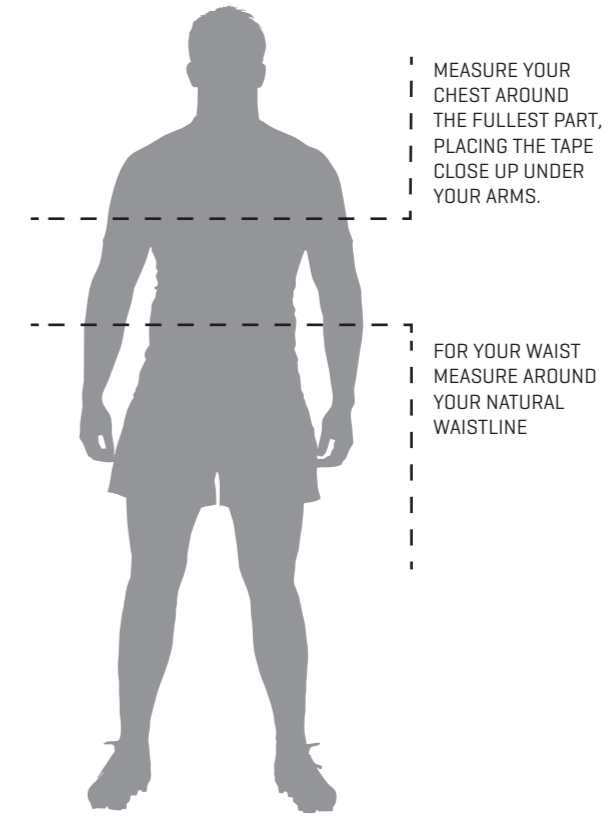

SIZE CHART

MENS GARMENTS:

TOPS

GARMENT SIZE	2XS	XS	S	M	L	XL	2XL	3XL	5XL	7XL
CHEST CIRCUMFERENCE ON BODY (CM)	86-91	91-96	96-101	101-106	106-111	111-116	116-121	121-126	131-136	136-146
CHEST CIRCUMFERENCE ON BODY (INCHES)	34-36	36-38	38-40	40-42	42-44	44-46	46-48	48-50	52-54	54-58

SHORTS/PANTS

GARMENT SIZE	2XS	XS	S	M	L	XL	2XL	3XL	5XL	7XL
WAIST CIRCUMFERENCE ON BODY (CM)	71-76	76-81	81-86	86-91	91-96	96-101	101-106	106-111	116-121	121-131
WAIST CIRCUMFERENCE ON BODY (INCHES)	28-30	30-32	32-34	34-36	36-38	38-40	40-42	42-44	46-48	48-52

SHORTS/PANTS/SKIRTS

GARMENT SIZE	L6	L8	L10	L12	L14	L16	L18	L20	L22	L24
WAIST CIRCUMFERENCE ON BODY (CM)	61-66	66-71	71-76	76-81	81-86	86-91	91-96	96-101	101-106	106-111
WAIST CIRCUMFERENCE ON BODY (INCHES)	24-26	26-28	28-30	30-32	32-34	34-36	36-38	38-40	40-42	42-44

SHORTS/PANTS/SKIRTS

GARMENT SIZE	J4	J6	J8	J10	J12	J14	J16
WAIST CIRCUMFERENCE ON BODY (CM)	51-54	54-57	57-60	60-64	64-68	68-72	72-76
WAIST CIRCUMFERENCE ON BODY (INCHES)	20-21	21-22.5	22.5-23.5	23.5-25	25-26.5	26.5-28	28-30