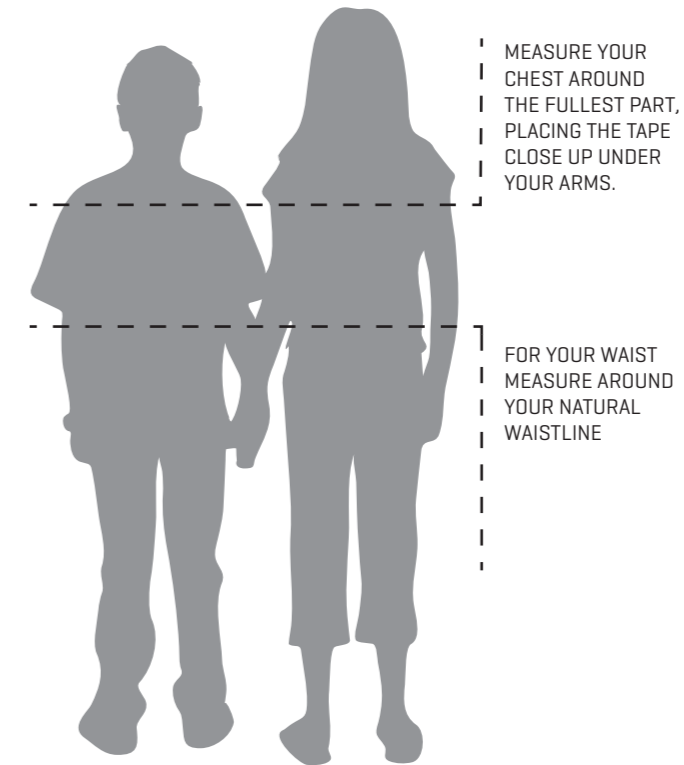

SHORTS/PANTS/SKIRTS

GARMENT SIZE	L6	L8	L10	L12	L14	L16	L18	L20	L22	L24
WAIST CIRCUMFERENCE ON BODY (CM)	61-66	66-71	71-76	76-81	81-86	86-91	91-96	96-101	101-106	106-111
WAIST CIRCUMFERENCE ON BODY (INCHES)	24-26	26-28	28-30	30-32	32-34	34-36	36-38	38-40	40-42	42-44

*The above measurements are intended as a guide only and while we do our best to ensure all our sizing is consistent, you may find that some styles will vary in size.

SIZE CHART

KIDS GARMENTS:

TOPS

GARMENT SIZE	J4	J6	J8	J10	J12	J14	J16
CHEST CIRCUMFERENCE ON BODY (CM)	53-57	57-61	61-67	67-73	73-79	79-85	85-91
CHEST CIRCUMFERENCE ON BODY (INCHES)	21-22.5	22.5-24	24-26.5	26.5-28.5	28.5-31	31-33.5	33.5-36

SHORTS/PANTS/SKIRTS

GARMENT SIZE	J4	J6	J8	J10	J12	J14	J16
WAIST CIRCUMFERENCE ON BODY (CM)	51-54	54-57	57-60	60-64	64-68	68-72	72-76
WAIST CIRCUMFERENCE ON BODY (INCHES)	20-21	21-22.5	22.5-23.5	23.5-25	25-26.5	26.5-28	28-30

*The above measurements are intended as a guide only and while we do our best to ensure all our sizing is consistent, you may find that some styles will vary in size.